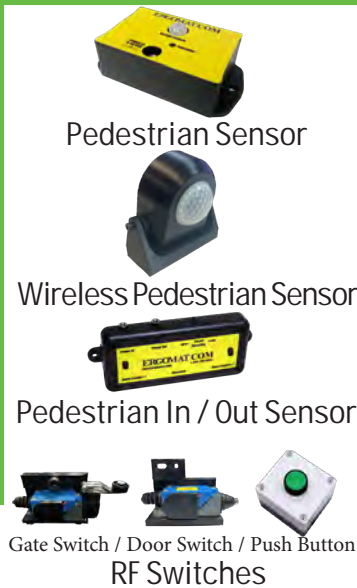

Safety Sensors & Warning Systems for pedestrian detection

For Detecting Pedestrians

Pedestrian Sensor

Wireless Pedestrian Sensor

Pedestrian In / Out Sensor

Gate Switch / Door Switch / Push Button
RF Switches

Initiates Warning System