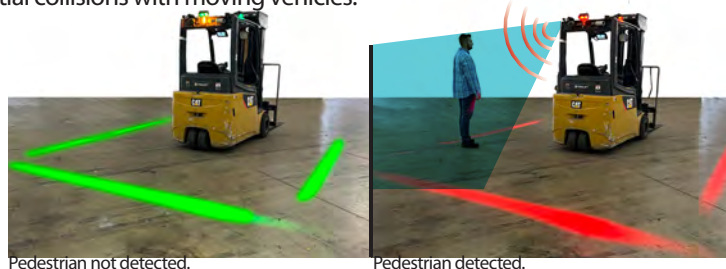

When to use:
Use on a vehicle to protect against potential collisions with other vehicles, pedestrians or stationary objects.

Includes:
• 180° Radar Sensor w/ magnet attachment
• 3x Red LED Pods

Forklift Facial Recognition System **NEW**

Forklift Facial Recognition System

Part #
FORKLIFT FACECAMERA
Price/Combo
\$3,499.00

When to use:
An advanced forklift system to prevent accidents by recognizing people and warning of danger by detecting pedestrians in all directions. The system looks for the outline of humans and gives off a warning to prevent potential collisions with moving vehicles.

Includes:
• A touch screen monitor
• 4 mounted cameras giving a full 360° view
• 3 mounted line lights that turn green to red
• Audible warning

Forklift Human Recognition System with Blue Light & Alarm **NEW**