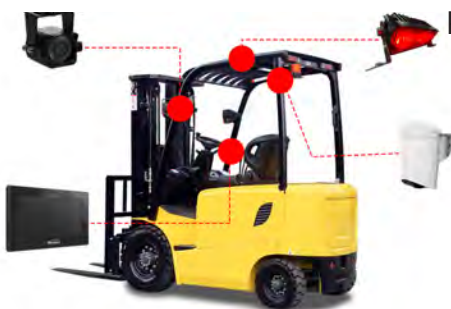

Safety Sensors & Warning Systems **Facility Safety Solutions**

Facility Safety Solution Combos

Blue Light Audible Add-On Sensor & Mount

Part #
LED-AUDIBLEADDON-BS

Price/Combo
$329.00

When to use:
Enhance the effectiveness of a forklift blue light system by adding an audible warning sensor that senses obstructions in the vehicle path.

Includes:
• Audible Add-On Sensor
• Mount for sensor to blue light
• Audible alarm

Blue Light Audible Add-On & Blue Forklift Light

Part #
LED-BLUESPOTCOMBO

Price/Combo
$549.00

When to use:
Complete system includes blue light & audible alarm sensor for use on front or rear of facility vehicles.

Includes:
• Audible Add-On Sensor
• Mount for sensor to blue light
• Forklift blue light.
• Audible alarm

180° Vehicle Radar Sensor

Part #
180L-PODS3-AL
Price/Combo
$879.00

OPTION: 80 dB Audible Alarm: + $19.00 Part #: LED-ALARM80
OPTION: 10.5' of 12v wire extension cable: + $21.00

When to use:
Use on a vehicle to protect against potential collisions with other vehicles, pedestrians or stationary objects.

Includes:
• 180° Radar Sensor w/ magnet attachment
• 3x Red LED Pods

Forklift Facial Recognition System **NEW**

Forklift Facial Recognition System

Part #
FORKLIFT FACECAMERA
Price/Combo
$3,499.00

When to use:
An advanced forklift system to prevent accidents by recognizing people and warning of danger by detecting pedestrians in all directions. The system looks for the outline of humans and gives off a warning to prevent potential collisions with moving vehicles.

Includes:
• A touch screen monitor
• 4 mounted cameras giving a full 360° view
• 3 mounted line lights that turn green to red
• Audible warning