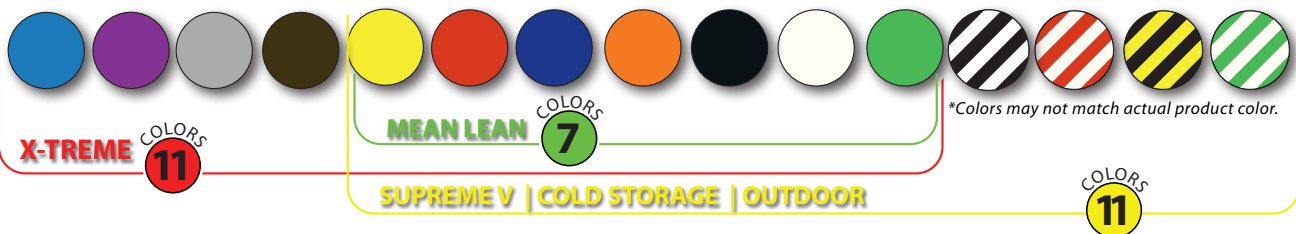

STRIPS		Product Code	Description	Shape	QTY / PACK	List Price Mean Lean	List Price Supreme	List Price Xtreme
A Squared Strips B Rounded Strips	DS(type)-STRIP-2x2/R-(COLOR)-KIT	2" x 2"	A/B	200	$52.00	$69.00	$77.00	
	DS(type)-STRIP-3x3/R-(COLOR)-KIT	3" x 3"	A/B	125	$52.00	$69.00	$77.00	
	DS(type)-STRIP-4x4/R-(COLOR)-KIT	4" x 4"	A/B	60	$52.00	$69.00	$77.00	
	DS(type)-STRIP-2x4/R-(COLOR)-KIT	2" x 4"	A/B	100	$52.00	$69.00	$77.00	
	DS(type)-STRIP-3x6/R-(COLOR)-KIT	3" x 6"	A/B	50	$52.00	$69.00	$77.00	
	DS(type)-STRIP-2x12/R-(COLOR)-KIT	2" x 12"	A/B	36	$52.00	$69.00	$77.00	
	DS(type)-STRIP-4x8/R-(COLOR)-KIT	4" x 8"	A/B	30	$52.00	$69.00	$77.00	
	DS(type)-STRIP-3x12/R-(COLOR)-KIT	3" x 12"	A/B	25	$52.00	$69.00	$77.00	
	DS(type)-STRIP-4x12/R-(COLOR)-KIT	4" x 12"	A/B	20	$52.00	$69.00	$77.00	
	DS(type)-STRIP-2x18/R-(COLOR)-KIT	2" x 18"	A/B	25	$52.00	$69.00	$77.00	
	DS(type)-STRIP-3.5x5.5/R-(COLOR)-KIT	3.5" x 5.5"	A/B	45	$52.00	$69.00	$77.00	
	DS(type)-STRIP-3.5x9.5/R-(COLOR)-KIT	3.5" x 9.5"	A/B	36	$52.00	$69.00	$77.00	
	DS(type)-STRIP-3x27/R-(COLOR)-KIT	3" x 27"	A/B	15	$52.00	$69.00	$77.00	
	DS(type)-STRIP-3.5x18/R-(COLOR)-KIT	3.5" x 18"	A/B	24	$52.00	$69.00	$77.00	
DS(type)-STRIP-4x36/R-(COLOR)-KIT	4" x 36"	A/B	10	$52.00	$69.00	$77.00