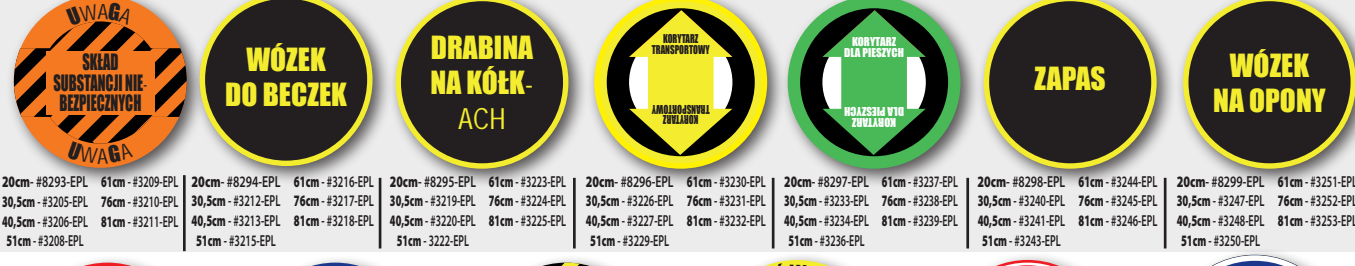

20cm-#8293-EPL 61cm-#3209-EPL 20cm-#8294-EPL 61cm-#3216-EPL 20cm-#8295-EPL 61cm-#3223-EPL 20cm-#8296-EPL 61cm-#3230-EPL 20cm-#8297-EPL 61cm-#3237-EPL 20cm-#8298-EPL 61cm-#3244-EPL 20cm-#8299-EPL 61cm-#3251-EPL
30,5cm-#3205-EPL 76cm-#3210-EPL 30,5cm-#3212-EPL 76cm-#3217-EPL 30,5cm-#3219-EPL 76cm-#3224-EPL 30,5cm-#3226-EPL 76cm-#3231-EPL 30,5cm-#3233-EPL 76cm-#3238-EPL 30,5cm-#3240-EPL 76cm-#3245-EPL 30,5cm-#3247-EPL 76cm-#3252-EPL
40,5cm-#3206-EPL 81cm-#3211-EPL 40,5cm-#3213-EPL 81cm-#3218-EPL 40,5cm-#3220-EPL 81cm-#3225-EPL 40,5cm-#3227-EPL 81cm-#3232-EPL 40,5cm-#3234-EPL 81cm-#3239-EPL 40,5cm-#3241-EPL 81cm-#3246-EPL 40,5cm-#3248-EPL 81cm-#3253-EPL
51cm-#3208-EPL 51cm-#3215-EPL 51cm-#3222-EPL 51cm-#3229-EPL 51cm-#3236-EPL 51cm-#3243-EPL 51cm-#3250-EPL