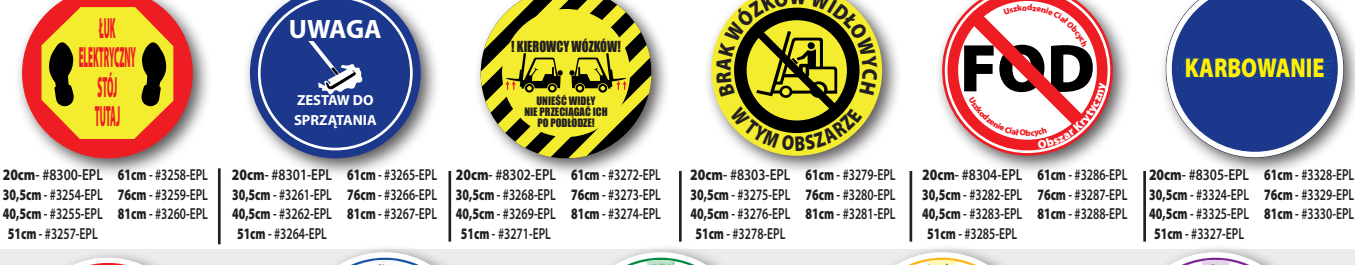

20cm-#8300-EPL 61cm-#3258-EPL 20cm-#8301-EPL 61cm-#3265-EPL 20cm-#8302-EPL 61cm-#3272-EPL 20cm-#8303-EPL 61cm-#3279-EPL 20cm-#8304-EPL 61cm-#3286-EPL 20cm-#8305-EPL 61cm-#3328-EPL
30,5cm-#3254-EPL 76cm-#3259-EPL 30,5cm-#3261-EPL 76cm-#3266-EPL 30,5cm-#3268-EPL 76cm-#3273-EPL 30,5cm-#3275-EPL 76cm-#3280-EPL 30,5cm-#3282-EPL 76cm-#3287-EPL 30,5cm-#3324-EPL 76cm-#3329-EPL
40,5cm-#3255-EPL 81cm-#3260-EPL 40,5cm-#3262-EPL 81cm-#3267-EPL 40,5cm-#3269-EPL 81cm-#3274-EPL 40,5cm-#3276-EPL 81cm-#3281-EPL 40,5cm-#3283-EPL 81cm-#3288-EPL 40,5cm-#3325-EPL 81cm-#3330-EPL
51cm-#3257-EPL 51cm-#3264-EPL 51cm-#3271-EPL 51cm-#3278-EPL 51cm-#3285-EPL 51cm-#3292-EPL 51cm-#3327-EPL