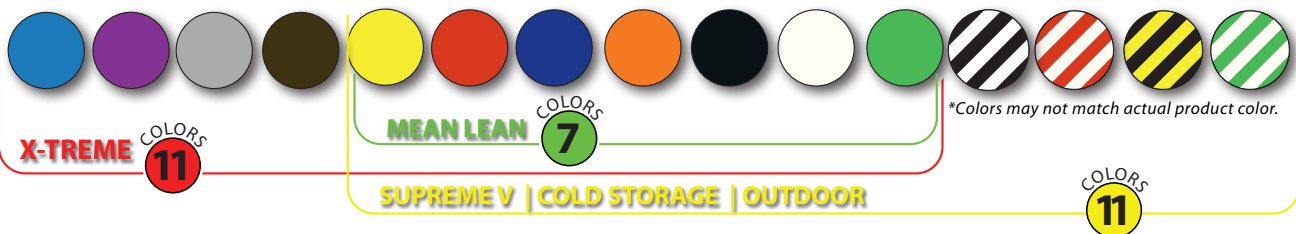

STRIPS		Product Code	Description	Shape	QTY / PACK	List Price Mean Lean	List Price Supreme	List Price Xtreme
A Squared Strips B Rounded Strips		DS(type)-STRIP-2x2/R-(COLOR)-KIT	2" x 2"	A/B	200	$65.00	$87.00	$97.00
		DS(type)-STRIP-3x3/R-(COLOR)-KIT	3" x 3"	A/B	125	$65.00	$87.00	$97.00
		DS(type)-STRIP-4x4/R-(COLOR)-KIT	4" x 4"	A/B	60	$65.00	$87.00	$97.00
		DS(type)-STRIP-2x4/R-(COLOR)-KIT	2" x 4"	A/B	100	$65.00	$87.00	$97.00
		DS(type)-STRIP-3x6/R-(COLOR)-KIT	3" x 6"	A/B	50	$65.00	$87.00	$97.00
		DS(type)-STRIP-2x12/R-(COLOR)-KIT	2" x 12"	A/B	36	$65.00	$87.00	$97.00
		DS(type)-STRIP-4x8/R-(COLOR)-KIT	4" x 8"	A/B	30	$65.00	$87.00	$97.00
		DS(type)-STRIP-3x12/R-(COLOR)-KIT	3" x 12"	A/B	25	$65.00	$87.00	$97.00
		DS(type)-STRIP-4x12/R-(COLOR)-KIT	4" x 12"	A/B	20	$65.00	$87.00	$97.00
		DS(type)-STRIP-2x18/R-(COLOR)-KIT	2" x 18"	A/B	25	$65.00	$87.00	$97.00
		DS(type)-STRIP-3.5x5.5/R-(COLOR)-KIT	3.5" x 5.5"	A/B	45	$65.00	$87.00	$97.00
		DS(type)-STRIP-3.5x9.5/R-(COLOR)-KIT	3.5" x 9.5"	A/B	36	$65.00	$87.00	$97.00
		DS(type)-STRIP-3x27/R-(COLOR)-KIT	3" x 27"	A/B	15	$65.00	$87.00	$97.00
		DS(type)-STRIP-3.5x18/R-(COLOR)-KIT	3.5" x 18"	A/B	24	$65.00	$87.00	$97.00
	DS(type)-STRIP-4x36/R-(COLOR)-KIT	4" x 36"	A/B	10	$65.00	$87.00	$97.00