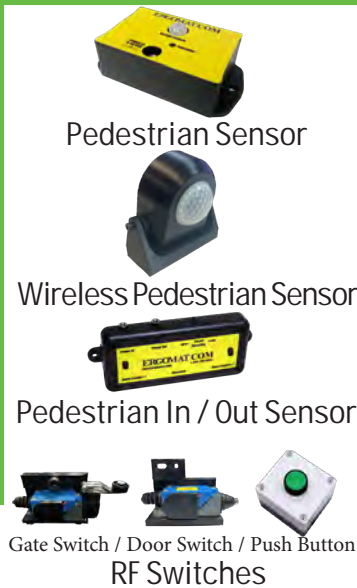

Safety Sensors & Warning Systems for pedestrian detection

For Detecting Pedestrians